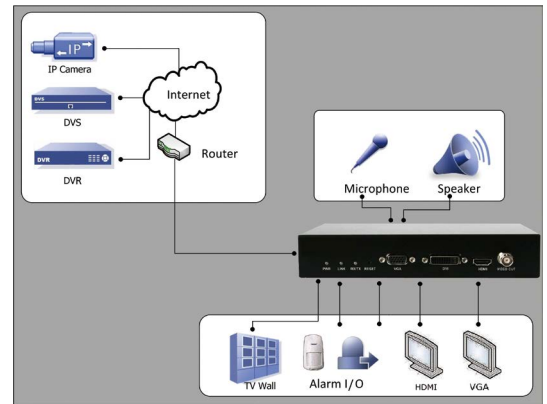

## High Definition Video Decoder

### Key features

- H.264 and MPEG4 video stream supported
- Up to 5 Megapixels resolution decoding
- HDMI and VGA output at up to 1920x1080P resolution
- SADP(IP Finder),UDP, RTP and NTP protocols
- Video display on TV wall
- Active and passive decoding modes
- 32 users with multi-user level management

### Rear Panel of DS-6400HDI-T

1. VGA outputs (VGA1 ~ VGA8)
2. HDMI video outputs (HDMI1 ~ HDMI8)
3. Line in/out
4. Audio out
5. RS-232 serial interface
6. LAN, 10/100/1000 Mbps Ethernet
7. RS-485 serial interface
8. Alarm in/alarm out(4 inputs/2 outputs)
9. GND
10. Switch
11. Power supply