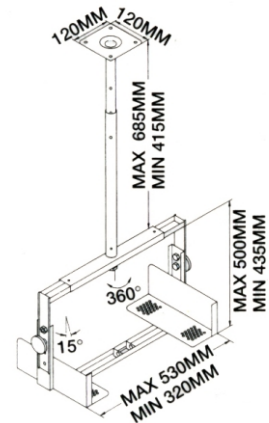

TTV-014SB & TTV-014/W

Ceiling Bracket with Cradle suitable for 20"-29" Monitors
 Monitor Width: 450mm to 810mm
 Monitor Height: 360mm to 660mm
 Suspending bracket length 470 mm to 775mm
 Max. load 75 kgs
 Colour: TTV-014SB - Black
 TTV-014/W - White

TTV-006L

Wall Bracket with plate suitable for 20"-26" Monitors
 Monitor Width: 660mm
 Monitor Depth: 343mm
 Max. swivel from wall to front 734 mm
 Max. load 60 kgs
 Colour: Black

VH-001

VCR Bracket 14" - 21" wide
 Max. load 10 kgs
 Colour: Black or White

Available in Australia from

Available in New Zealand from

Ceiling & Wall Mounts for Monitors cont'd

TTV-042VS

Ceiling Bracket 9" - 12" with Cradle
 Monitor Width: 210mm to 325mm
 Monitor Height: 245mm to 300mm
 Suspending bracket length 415mm to 685mm
 Max. load 25 kgs

TTV-042V

Ceiling Bracket 14" - 20" with Cradle
 Monitor Width: 320mm to 530mm
 Monitor Height: 435mm to 500mm
 Suspending bracket length 415mm to 685mm
 Max. load 35 kgs
 Colour: Black

TTV-042VA

Ceiling Bracket 14" - 20" with Cradle
 Monitor Width: 320mm to 530mm
 Monitor Height: 435mm to 500mm
 Distance from wall to cradle centre 500mm
 Max. load 35 kgs
 Colour: Black