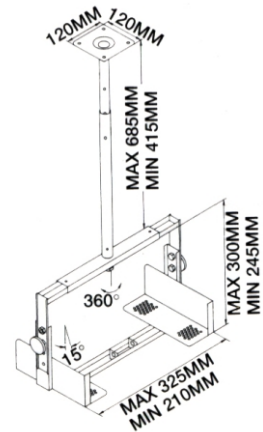

TTV-014SB & TTV-014/W

Ceiling Bracket with Cradle suitable for 20"-29" Monitors
 Monitor Width: 450mm to 810mm
 Monitor Height: 360mm to 660mm
 Suspending bracket length 470 mm to 775mm
 Max. load 75 kgs
 Colour: TTV-014SB - Black
 TTV-014/W - White

TTV-006L

Wall Bracket with plate suitable for 20"-26" Monitors
 Monitor Width: 660mm
 Monitor Depth: 343mm
 Max. swivel from wall to front 734 mm
 Max. load 60 kgs
 Colour: Black

VH-001

VCR Bracket 14" - 21" wide
 Max. load 10 kgs
 Colour: Black or White

Available in Australia from

Available in New Zealand from

Ceiling & Wall Mounts for Monitors cont'd

TTV-042VS

Ceiling Bracket 9" - 12" with Cradle
 Monitor Width: 210mm to 325mm
 Monitor Height: 245mm to 300mm
 Suspending bracket length 415mm to 685mm
 Max. load 25 kgs

TTV-042V

Ceiling Bracket 14" - 20" with Cradle
 Monitor Width: 320mm to 530mm
 Monitor Height: 435mm to 500mm
 Suspending bracket length 415mm to 685mm
 Max. load 35 kgs
 Colour: Black

TTV-042VA

Ceiling Bracket 14" - 20" with Cradle
 Monitor Width: 320mm to 530mm
 Monitor Height: 435mm to 500mm
 Distance from wall to cradle centre 500mm
 Max. load 35 kgs
 Colour: Black