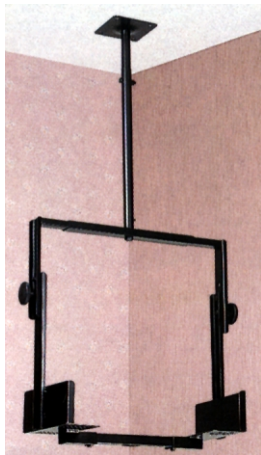

Ceiling & Wall Mounts for Monitors

TTV-004

TV Wall Mount Bracket suitable for 14"-18" Monitors
 Monitor Width: 310mm to 435mm
 Monitor Depth: 305mm
 Max. swivel from wall to front 730 mm
 Max. load 30 kgs
 Colour: White or Black

TTV-006L

Wall Bracket with plate suitable for 20"-26" Monitors
 Monitor Width: 660mm
 Monitor Depth: 343mm
 Max. swivel from wall to front 734 mm
 Max. load 60 kgs
 Colour: Black

VH-001

VCR Bracket 14" - 21" wide
 Max. load 10 kgs
 Colour: Black or White

Available in Australia from

Available in New Zealand from

Ceiling & Wall Mounts for Monitors cont'd

TTV-042VS

Ceiling Bracket 9" - 12" with Cradle
 Monitor Width: 210mm to 325mm
 Monitor Height: 245mm to 300mm
 Suspending bracket length 415mm to 685mm
 Max. load 25 kgs

TTV-042V

Ceiling Bracket 14" - 20" with Cradle
 Monitor Width: 320mm to 530mm
 Monitor Height: 435mm to 500mm
 Suspending bracket length 415mm to 685mm
 Max. load 35 kgs
 Colour: Black

TTV-042VA

Ceiling Bracket 14" - 20" with Cradle
 Monitor Width: 320mm to 530mm
 Monitor Height: 435mm to 500mm
 Distance from wall to cradle centre 500mm
 Max. load 35 kgs
 Colour: Black