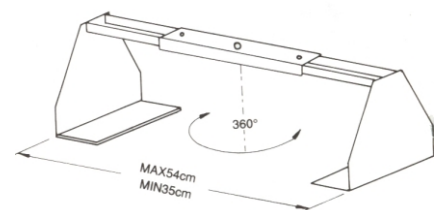

TTV-014SB & TTV-014/W

Ceiling Bracket with Cradle suitable for 20"-29" Monitors
 Monitor Width: 450mm to 810mm
 Monitor Height: 360mm to 660mm
 Suspending bracket length 470 mm to 775mm
 Max. load 75 kgs
 Colour: TTV-014SB - Black
 TTV-014/W - White

TTV-006L

Wall Bracket with plate suitable for 20"-26" Monitors
 Monitor Width: 660mm
 Monitor Depth: 343mm
 Max. swivel from wall to front 734 mm
 Max. load 60 kgs
 Colour: Black

VH-001

VCR Bracket 14" - 21" wide
 Max. load 10 kgs
 Colour: Black or White

Available in Australia from

Available in New Zealand from

Ceiling & Wall Mounts for Monitors cont'd

TTV-042VS

Ceiling Bracket 9" - 12" with Cradle
 Monitor Width: 210mm to 325mm
 Monitor Height: 245mm to 300mm
 Suspending bracket length 415mm to 685mm
 Max. load 25 kgs

TTV-042V

Ceiling Bracket 14" - 20" with Cradle
 Monitor Width: 320mm to 530mm
 Monitor Height: 435mm to 500mm
 Suspending bracket length 415mm to 685mm
 Max. load 35 kgs
 Colour: Black

TTV-042VA

Ceiling Bracket 14" - 20" with Cradle
 Monitor Width: 320mm to 530mm
 Monitor Height: 435mm to 500mm
 Distance from wall to cradle centre 500mm
 Max. load 35 kgs
 Colour: Black