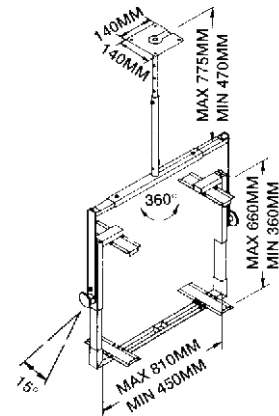

Ceiling & Wall Mounts for Monitors

TTV-004

TV Wall Mount Bracket suitable for 14"-18" Monitors
 Monitor Width: 310mm to 435mm
 Monitor Depth: 305mm
 Max. swivel from wall to front 730 mm
 Max. load 30 kgs
 Colour: White or Black

TTV-014SB & TTV-014/W

Ceiling Bracket with Cradle suitable for 20"-29" Monitors
 Monitor Width: 450mm to 810mm
 Monitor Height: 360mm to 660mm
 Suspending bracket length 470 mm to 775mm
 Max. load 75 kgs
 Colour: TTV-014SB - Black
 TTV-014/W - White

TTV-006L

Wall Bracket with plate suitable for 20"-26" Monitors
 Monitor Width: 660mm
 Monitor Depth: 343mm
 Max. swivel from wall to front 734 mm
 Max. load 60 kgs
 Colour: Black

VH-001

VCR Bracket 14" - 21" wide
 Max. load 10 kgs
 Colour: Black or White

Available in Australia from

Available in New Zealand from

Ceiling & Wall Mounts for Monitors cont'd

TTV-042VS

Ceiling Bracket 9" - 12" with Cradle
 Monitor Width: 210mm to 325mm
 Monitor Height: 245mm to 300mm
 Suspending bracket length 415mm to 685mm
 Max. load 25 kgs