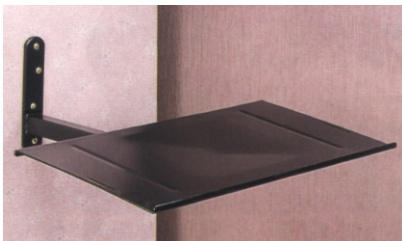

Ceiling & Wall Mounts for Monitors

TTV-004

TV Wall Mount Bracket suitable for 14"-18" Monitors
 Monitor Width: 310mm to 435mm
 Monitor Depth: 305mm
 Max. swivel from wall to front 730 mm
 Max. load 30 kgs
 Colour: White or Black

TTV-014SB & TTV-014/W

Ceiling Bracket with Cradle suitable for 20"-29" Monitors
 Monitor Width: 450mm to 810mm
 Monitor Height: 360mm to 660mm
 Suspending bracket length 470 mm to 775mm
 Max. load 75 kgs
 Colour: TTV-014SB - Black
 TTV-014/W - White

TTV-006L

Wall Bracket with plate suitable for 20"-26" Monitors
 Monitor Width: 660mm
 Monitor Depth: 343mm
 Max. swivel from wall to front 734 mm
 Max. load 60 kgs
 Colour: Black

VH-001

VCR Bracket 14" - 21" wide
 Max. load 10 kgs
 Colour: Black or White