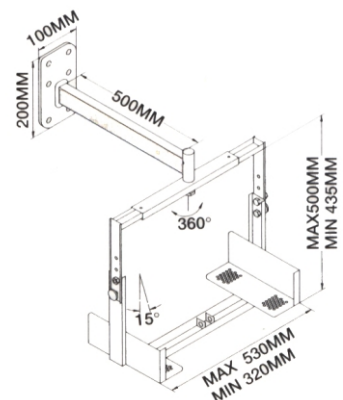

TTV-006L

Wall Bracket with plate suitable for 20"-26" Monitors
 Monitor Width: 660mm
 Monitor Depth: 343mm
 Max. swivel from wall to front 734 mm
 Max. load 60 kgs
 Colour: Black

VH-001

VCR Bracket 14" - 21" wide
 Max. load 10 kgs
 Colour: Black or White

Available in Australia from

Available in New Zealand from

Ceiling & Wall Mounts for Monitors cont'd

TTV-042VS

Ceiling Bracket 9" - 12" with Cradle
 Monitor Width: 210mm to 325mm
 Monitor Height: 245mm to 300mm
 Suspending bracket length 415mm to 685mm
 Max. load 25 kgs

TTV-042V

Ceiling Bracket 14" - 20" with Cradle
 Monitor Width: 320mm to 530mm
 Monitor Height: 435mm to 500mm
 Suspending bracket length 415mm to 685mm
 Max. load 35 kgs
 Colour: Black

TTV-042VA

Ceiling Bracket 14" - 20" with Cradle
 Monitor Width: 320mm to 530mm
 Monitor Height: 435mm to 500mm
 Distance from wall to cradle centre 500mm
 Max. load 35 kgs
 Colour: Black