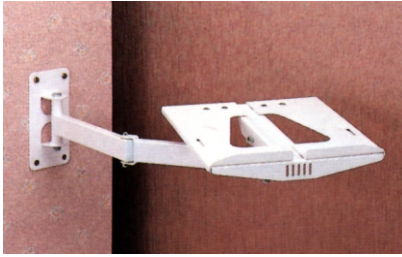

Ceiling & Wall Mounts for Monitors

TTV-004

TV Wall Mount Bracket suitable for 14"-18" Monitors
 Monitor Width: 310mm to 435mm
 Monitor Depth: 305mm
 Max. swivel from wall to front 730 mm
 Max. load 30 kgs
 Colour: White or Black

TTV-014SB & TTV-014/W

Ceiling Bracket with Cradle suitable for 20"-29" Monitors
 Monitor Width: 450mm to 810mm
 Monitor Height: 360mm to 660mm
 Suspending bracket length 470 mm to 775mm
 Max. load 75 kgs
 Colour: TTV-014SB - Black
 TTV-014/W - White

TTV-006L

Wall Bracket with plate suitable for 20"-26" Monitors
 Monitor Width: 660mm
 Monitor Depth: 343mm
 Max. swivel from wall to front 734 mm
 Max. load 60 kgs
 Colour: Black

VH-001

VCR Bracket 14" - 21" wide
 Max. load 10 kgs
 Colour: Black or White

Available in Australia from

Available in New Zealand from

Ceiling & Wall Mounts for Monitors cont'd

TTV-042VS

Ceiling Bracket 9" - 12" with Cradle
 Monitor Width: 210mm to 325mm
 Monitor Height: 245mm to 300mm
 Suspending bracket length 415mm to 685mm
 Max. load 25 kgs