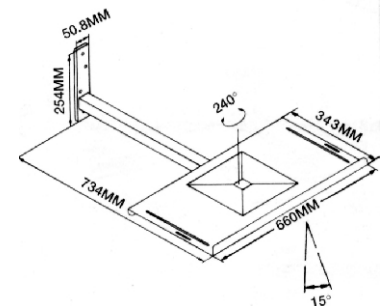

Ceiling & Wall Mounts for Monitors

TTV-004

TV Wall Mount Bracket suitable for 14"-18" Monitors
 Monitor Width: 310mm to 435mm
 Monitor Depth: 305mm
 Max. swivel from wall to front 730 mm
 Max. load 30 kgs
 Colour: White or Black

TTV-014SB & TTV-014/W

Ceiling Bracket with Cradle suitable for 20"-29" Monitors
 Monitor Width: 450mm to 810mm
 Monitor Height: 360mm to 660mm
 Suspending bracket length 470 mm to 775mm
 Max. load 75 kgs
 Colour: TTV-014SB - Black
 TTV-014/W - White

TTV-006L

Wall Bracket with plate suitable for 20"-26" Monitors
 Monitor Width: 660mm
 Monitor Depth: 343mm
 Max. swivel from wall to front 734 mm
 Max. load 60 kgs
 Colour: Black

VH-001

VCR Bracket 14" - 21" wide
 Max. load 10 kgs
 Colour: Black or White

Available in Australia from

Available in New Zealand from

Ceiling & Wall Mounts for Monitors cont'd

TTV-042VS

Ceiling Bracket 9" - 12" with Cradle
 Monitor Width: 210mm to 325mm
 Monitor Height: 245mm to 300mm
 Suspending bracket length 415mm to 685mm
 Max. load 25 kgs