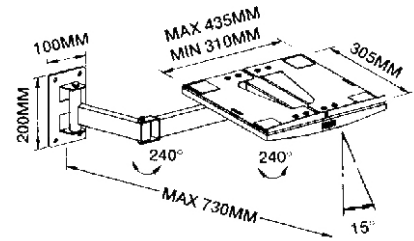

Ceiling & Wall Mounts for Monitors

TTV-004

TV Wall Mount Bracket suitable for 14"-18" Monitors
 Monitor Width: 310mm to 435mm
 Monitor Depth: 305mm
 Max. swivel from wall to front 730 mm
 Max. load 30 kgs
 Colour: White or Black

TTV-014SB & TTV-014/W

Ceiling Bracket with Cradle suitable for 20"-29" Monitors
 Monitor Width: 450mm to 810mm
 Monitor Height: 360mm to 660mm
 Suspending bracket length 470 mm to 775mm
 Max. load 75 kgs
 Colour: TTV-014SB - Black
 TTV-014/W - White

TTV-006L

Wall Bracket with plate suitable for 20"-26" Monitors
 Monitor Width: 660mm
 Monitor Depth: 343mm
 Max. swivel from wall to front 734 mm
 Max. load 60 kgs
 Colour: Black

VH-001

VCR Bracket 14" - 21" wide
 Max. load 10 kgs
 Colour: Black or White

TTV-042V

Ceiling Bracket 14" - 20" with Cradle
 Monitor Width: 320mm to 530mm
 Monitor Height: 435mm to 500mm
 Suspending bracket length 415mm to 685mm
 Max. load 35 kgs
 Colour: Black

TTV-042VA

Ceiling Bracket 14" - 20" with Cradle
 Monitor Width: 320mm to 530mm
 Monitor Height: 435mm to 500mm
 Distance from wall to cradle centre 500mm
 Max. load 35 kgs
 Colour: Black