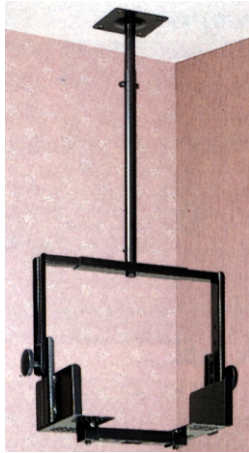

Ceiling & Wall Mounts for Monitors

TTV-004

TV Wall Mount Bracket suitable for 14"-18" Monitors
 Monitor Width: 310mm to 435mm
 Monitor Depth: 305mm
 Max. swivel from wall to front 730 mm
 Max. load 30 kgs
 Colour: White or Black

TTV-006L

Wall Bracket with plate suitable for 20"-26" Monitors
 Monitor Width: 660mm
 Monitor Depth: 343mm
 Max. swivel from wall to front 734 mm
 Max. load 60 kgs
 Colour: Black

VH-001

VCR Bracket 14" - 21" wide
 Max. load 10 kgs
 Colour: Black or White

Available in Australia from

Available in New Zealand from

Ceiling & Wall Mounts for Monitors cont'd

TTV-042VS

Ceiling Bracket 9" - 12" with Cradle
 Monitor Width: 210mm to 325mm
 Monitor Height: 245mm to 300mm
 Suspending bracket length 415mm to 685mm
 Max. load 25 kgs

TTV-042V

Ceiling Bracket 14" - 20" with Cradle
 Monitor Width: 320mm to 530mm
 Monitor Height: 435mm to 500mm
 Suspending bracket length 415mm to 685mm
 Max. load 35 kgs
 Colour: Black

TTV-042VA

Ceiling Bracket 14" - 20" with Cradle
 Monitor Width: 320mm to 530mm
 Monitor Height: 435mm to 500mm
 Distance from wall to cradle centre 500mm
 Max. load 35 kgs
 Colour: Black