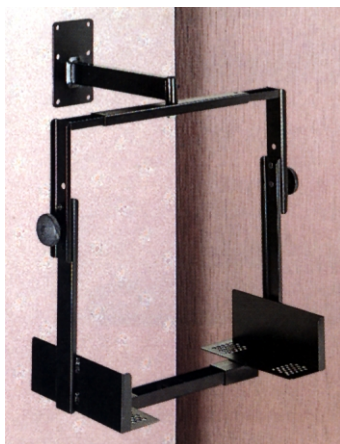

Ceiling & Wall Mounts for Monitors

TTV-004

TV Wall Mount Bracket suitable for 14"-18" Monitors
 Monitor Width: 310mm to 435mm
 Monitor Depth: 305mm
 Max. swivel from wall to front 730 mm
 Max. load 30 kgs
 Colour: White or Black

TTV-006L

Wall Bracket with plate suitable for 20"-26" Monitors
 Monitor Width: 660mm
 Monitor Depth: 343mm
 Max. swivel from wall to front 734 mm
 Max. load 60 kgs
 Colour: Black

VH-001

VCR Bracket 14" - 21" wide
 Max. load 10 kgs
 Colour: Black or White

Available in Australia from

Available in New Zealand from

Ceiling & Wall Mounts for Monitors cont'd

TTV-042VS

Ceiling Bracket 9" - 12" with Cradle
 Monitor Width: 210mm to 325mm
 Monitor Height: 245mm to 300mm
 Suspending bracket length 415mm to 685mm
 Max. load 25 kgs

TTV-042V

Ceiling Bracket 14" - 20" with Cradle
 Monitor Width: 320mm to 530mm
 Monitor Height: 435mm to 500mm
 Suspending bracket length 415mm to 685mm
 Max. load 35 kgs
 Colour: Black

TTV-042VA

Ceiling Bracket 14" - 20" with Cradle
 Monitor Width: 320mm to 530mm
 Monitor Height: 435mm to 500mm
 Distance from wall to cradle centre 500mm
 Max. load 35 kgs
 Colour: Black