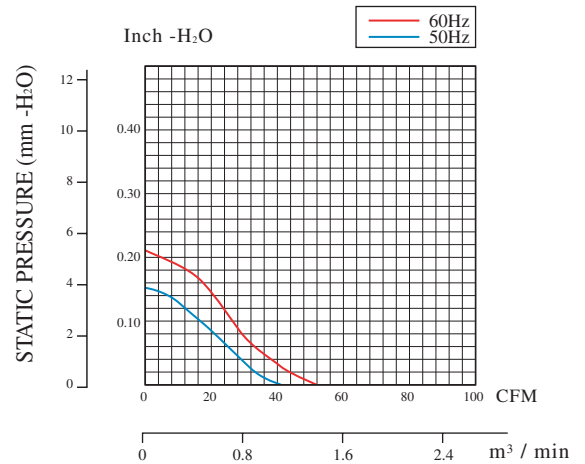

# 92 x 92 x 38mm

**Frame Type: Aluminum painted & Plastic UL94V-O**  
**Impeller: Thermoplastic UL94V-O P.B.T.**

Model	Part No. Terminal Leadwire	Bearing System	Rated Voltage	Freq	Current	Input Power	Speed	Air Flow	Static Pressure	Noise Level	Weight
(型號)	(端子/出線)	(培林)	(V)	(Hz)	(A)	(W)	(rpm)	(CFM)	(mm-H <sub>2</sub> O)	(dB-A)	(g)
HPE-9238HA1	9238HA1SAT(L) 9238HA1BAT(L)	Sleeve Ball	110/120	50/60	0.12/0.15	9/15	2200/2600	45/55	0.16/0.21	37/41	320
HPE-9238HA2	9238HA2SAT(L) 9238HA2BAT(L)	Sleeve Ball	220/240	50/60	0.06/0.08	11/17	2100/2500	45/55	0.16/0.21	37/41	320