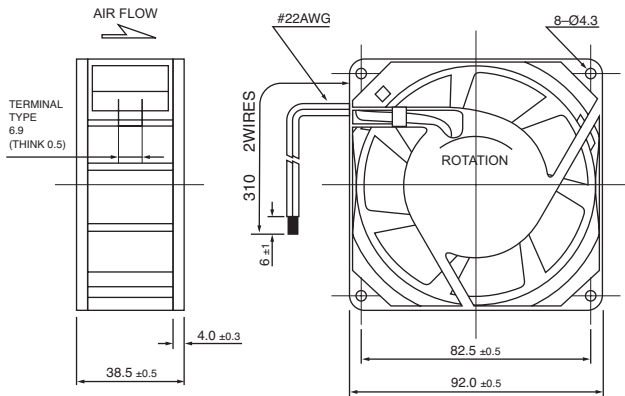

# 92 x 92 x 38mm

**Frame Type: Aluminum painted & Plastic UL94V-O**  
**Impeller: Thermoplastic UL94V-O P.B.T.**

Model	Part No. Terminal Leadwire	Bearing System	Rated Voltage	Freq	Current	Input Power	Speed	Air Flow	Static Pressure	Noise Level	Weight
(型號)	(端子/出線)	(培林)	(V)	(Hz)	(A)	(W)	(rpm)	(CFM)	(mm-H <sub>2</sub> O)	(dB-A)	(g)
HPE-9238HA1	9238HA1SAT(L) 9238HA1BAT(L)	Sleeve Ball	110/120	50/60	0.12/0.15	9/15	2200/2600	45/55	0.16/0.21	37/41	320
HPE-9238HA2	9238HA2SAT(L) 9238HA2BAT(L)	Sleeve Ball	220/240	50/60	0.06/0.08	11/17	2100/2500	45/55	0.16/0.21	37/41	320