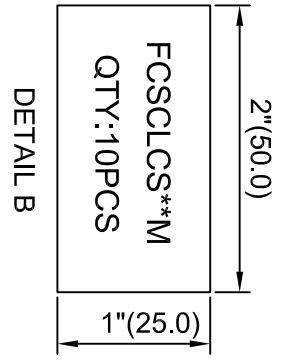

TRENDIX TRENDIX INDUSTRIES (DONG GUAN) CO., LTD.

UNIT: Inches [mm] DRAWN BY: Liang CHECKED BY: APPROVED BY: DATE: 2011/10/20 SALE BY:	TITLE: FIBER OPTIC CABLE, SINGLEMODE MINI-ZIPCORD, DUPLEX, SC TO LC, YELLOW JACKET, X M. CUSTOMER: PONTOP DRAWING NO: PP-110002 TRENDIX PART NO.	CUSTOMER PART NO. FCSC LCS**M REV: A