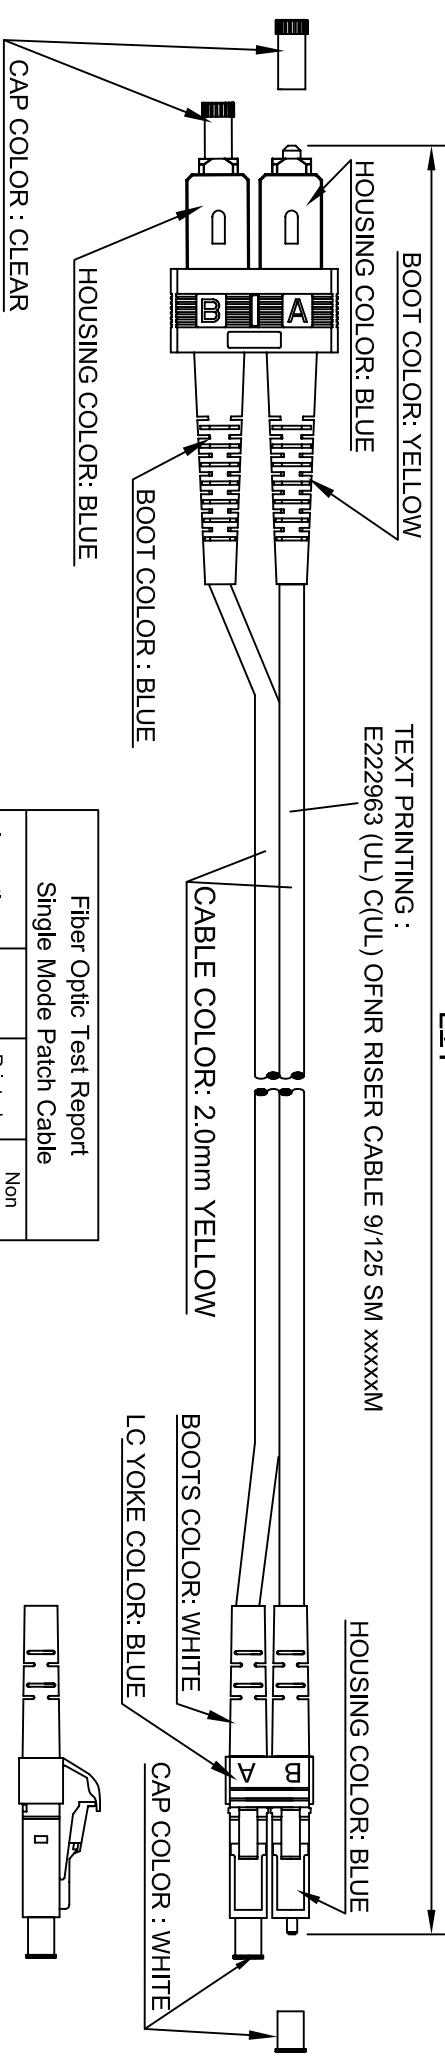

REV.	REVISION	DATE

SC/PC SM CONNECTOR

L+T

LC/PC SM CONNECTOR

BOOT COLOR: YELLOW  
HOUSING COLOR: BLUE

TEXT PRINTING :  
E222963 (UL) C(UL) OFNR RISER CABLE 9/125 SM xxxxxM

HOUSING COLOR: BLUE

CABLE COLOR: 2.0mm YELLOW

BOOTS COLOR: WHITE  
LC YOKE COLOR: BLUE

CAP COLOR : WHITE

CAP COLOR : CLEAR

CHART

Fiber Optic Test Report			
Single Mode Patch Cable			
Insertion Loss	A	PASS	PASS
	B	PASS	PASS
Return Loss	A	Printed	Non Printed
	B	PASS	PASS
Return Loss >55dB	A	PASS	PASS
	B	PASS	PASS

TEST REPORT

ROUND CABLE METHOD SEE "DETAIL A"		
BAG TYPE	QTY	LABEL
SMALL (DETAIL C)	1 CABLE & TEST REPORT	NONE
MEDIUM POLYBAG	10 CABLES(1M~10M)	SEE "DETAIL B"
LARGE POLYBAG	ALL	NONE
EACH LARGE POLYBAG IN AN OUTER CARTON		