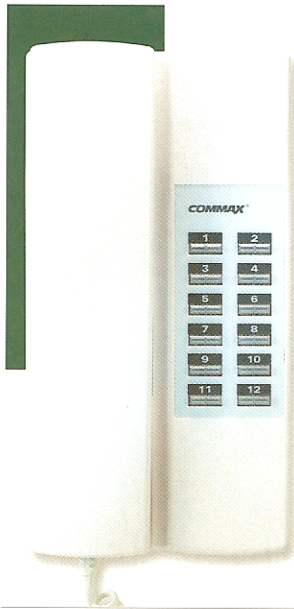

# Interphone

### Master-sub Inter Phone

Noiseless master interphone expandable up to additional 12 sub-phones (TP-K)

Max. Slave 12 units (TP-K) for 1 Master(TP-12AM) / for use of table or wall

Connectable product : TP-K