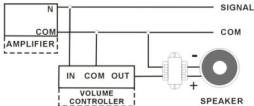

MS-550P & MS-550 (Volume Control Series)

Dimensions:

- 88(W)x88(H)x35(D)mm (UK Standard)
- 70x114mm (U.S) Standard

Features

- Plastic or Stainless Steel Panel
- 3 Wires for Emergency
- DC 24V Relay for Remote
- Power Rated: 3-5W, 30W or 60W
- UK or U.S Standard

CONNECTIONS

TWO WIRE SYSTEM

THREE WIRE SYSTEM